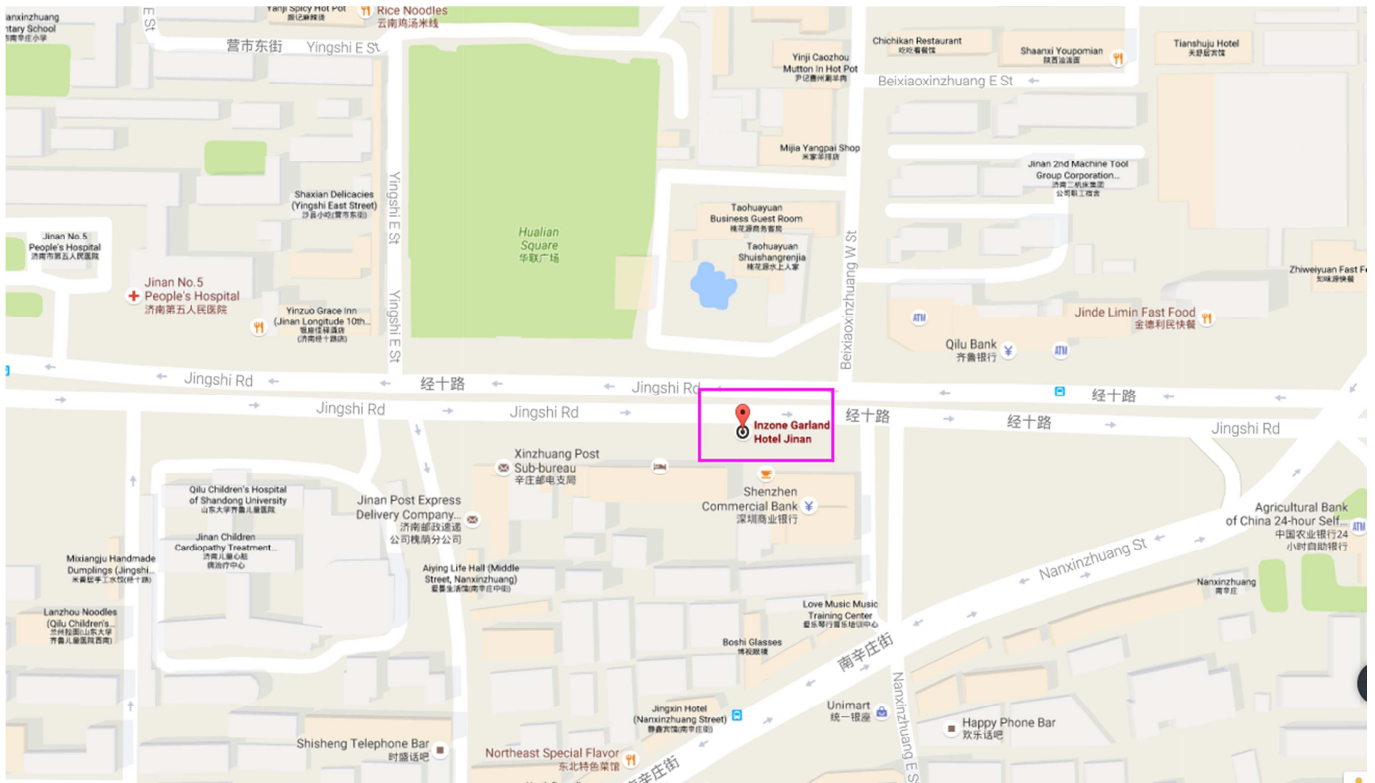

Inzone Garland Hotel Jinan

If you need to book the hotel room with the negotiated rate for accommodation, please contact with the Organizing Committee directly:

Cell Phone: 0086 - 18917219762; Email: huiyi123net_oct@126.com

Traffic:

1) 44 km to Jinan Yaoqiang International Airport	Referenced Taxi fee: $18 (120 RMB)
2) 5 km to Jinan Railway Station	Referenced Taxi fee: $3 (20 RMB)
3) 8 km to Jinan East Railway Station	Referenced Taxi fee: $4 (25 RMB)
4) 15 km to Jinan West Railway Station	Referenced Taxi fee: $5.5 (35 RMB)